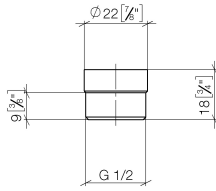

Adapter for shower outlet 3/8" x 1/2" - Light Gold

IMO

12 202 979

- adapter M 20 x 1 female thread x 1/2" male thread for the connection of a shower hose 1/2" female thread

Fits: IMO, LULU, MADISON, MEM, TARA, CL.1, LISSÉ, VAIA, META, CYO

12 202 979

mm [inches]

12 202 979

Parts for other finishes can be found here: [Chrome](#)

Spare parts list

No.	Item Number	Name	Quantity used	Delivery time
1	09 23 01 039 90	sieve	1	2
2	09 24 03 141 20-26	adaptor	1	60